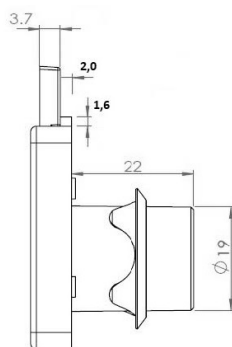

PRODUCT SHEET

Description:

Rim Lock 850, $\varnothing 19 \times 22 \text{mm}$, Drawer, NPL, CK SISO, KA H06

Item number:

14.01.040-9

Units	Box	Carton	HS Code	Barcode
Pcs.	12	192	8301300000	
				5704866032049