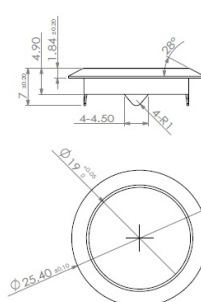

PRODUCT SHEET

Description:

Rim Lock 850, $\varnothing 19 \times 22 \text{mm}$, Drawer, NPL, CK SISO, KA H06

Item number:

14.01.040-9

Units	Box	Carton	HS Code	Barcode
Pcs.	12	192	8301300000	
				5704866032049